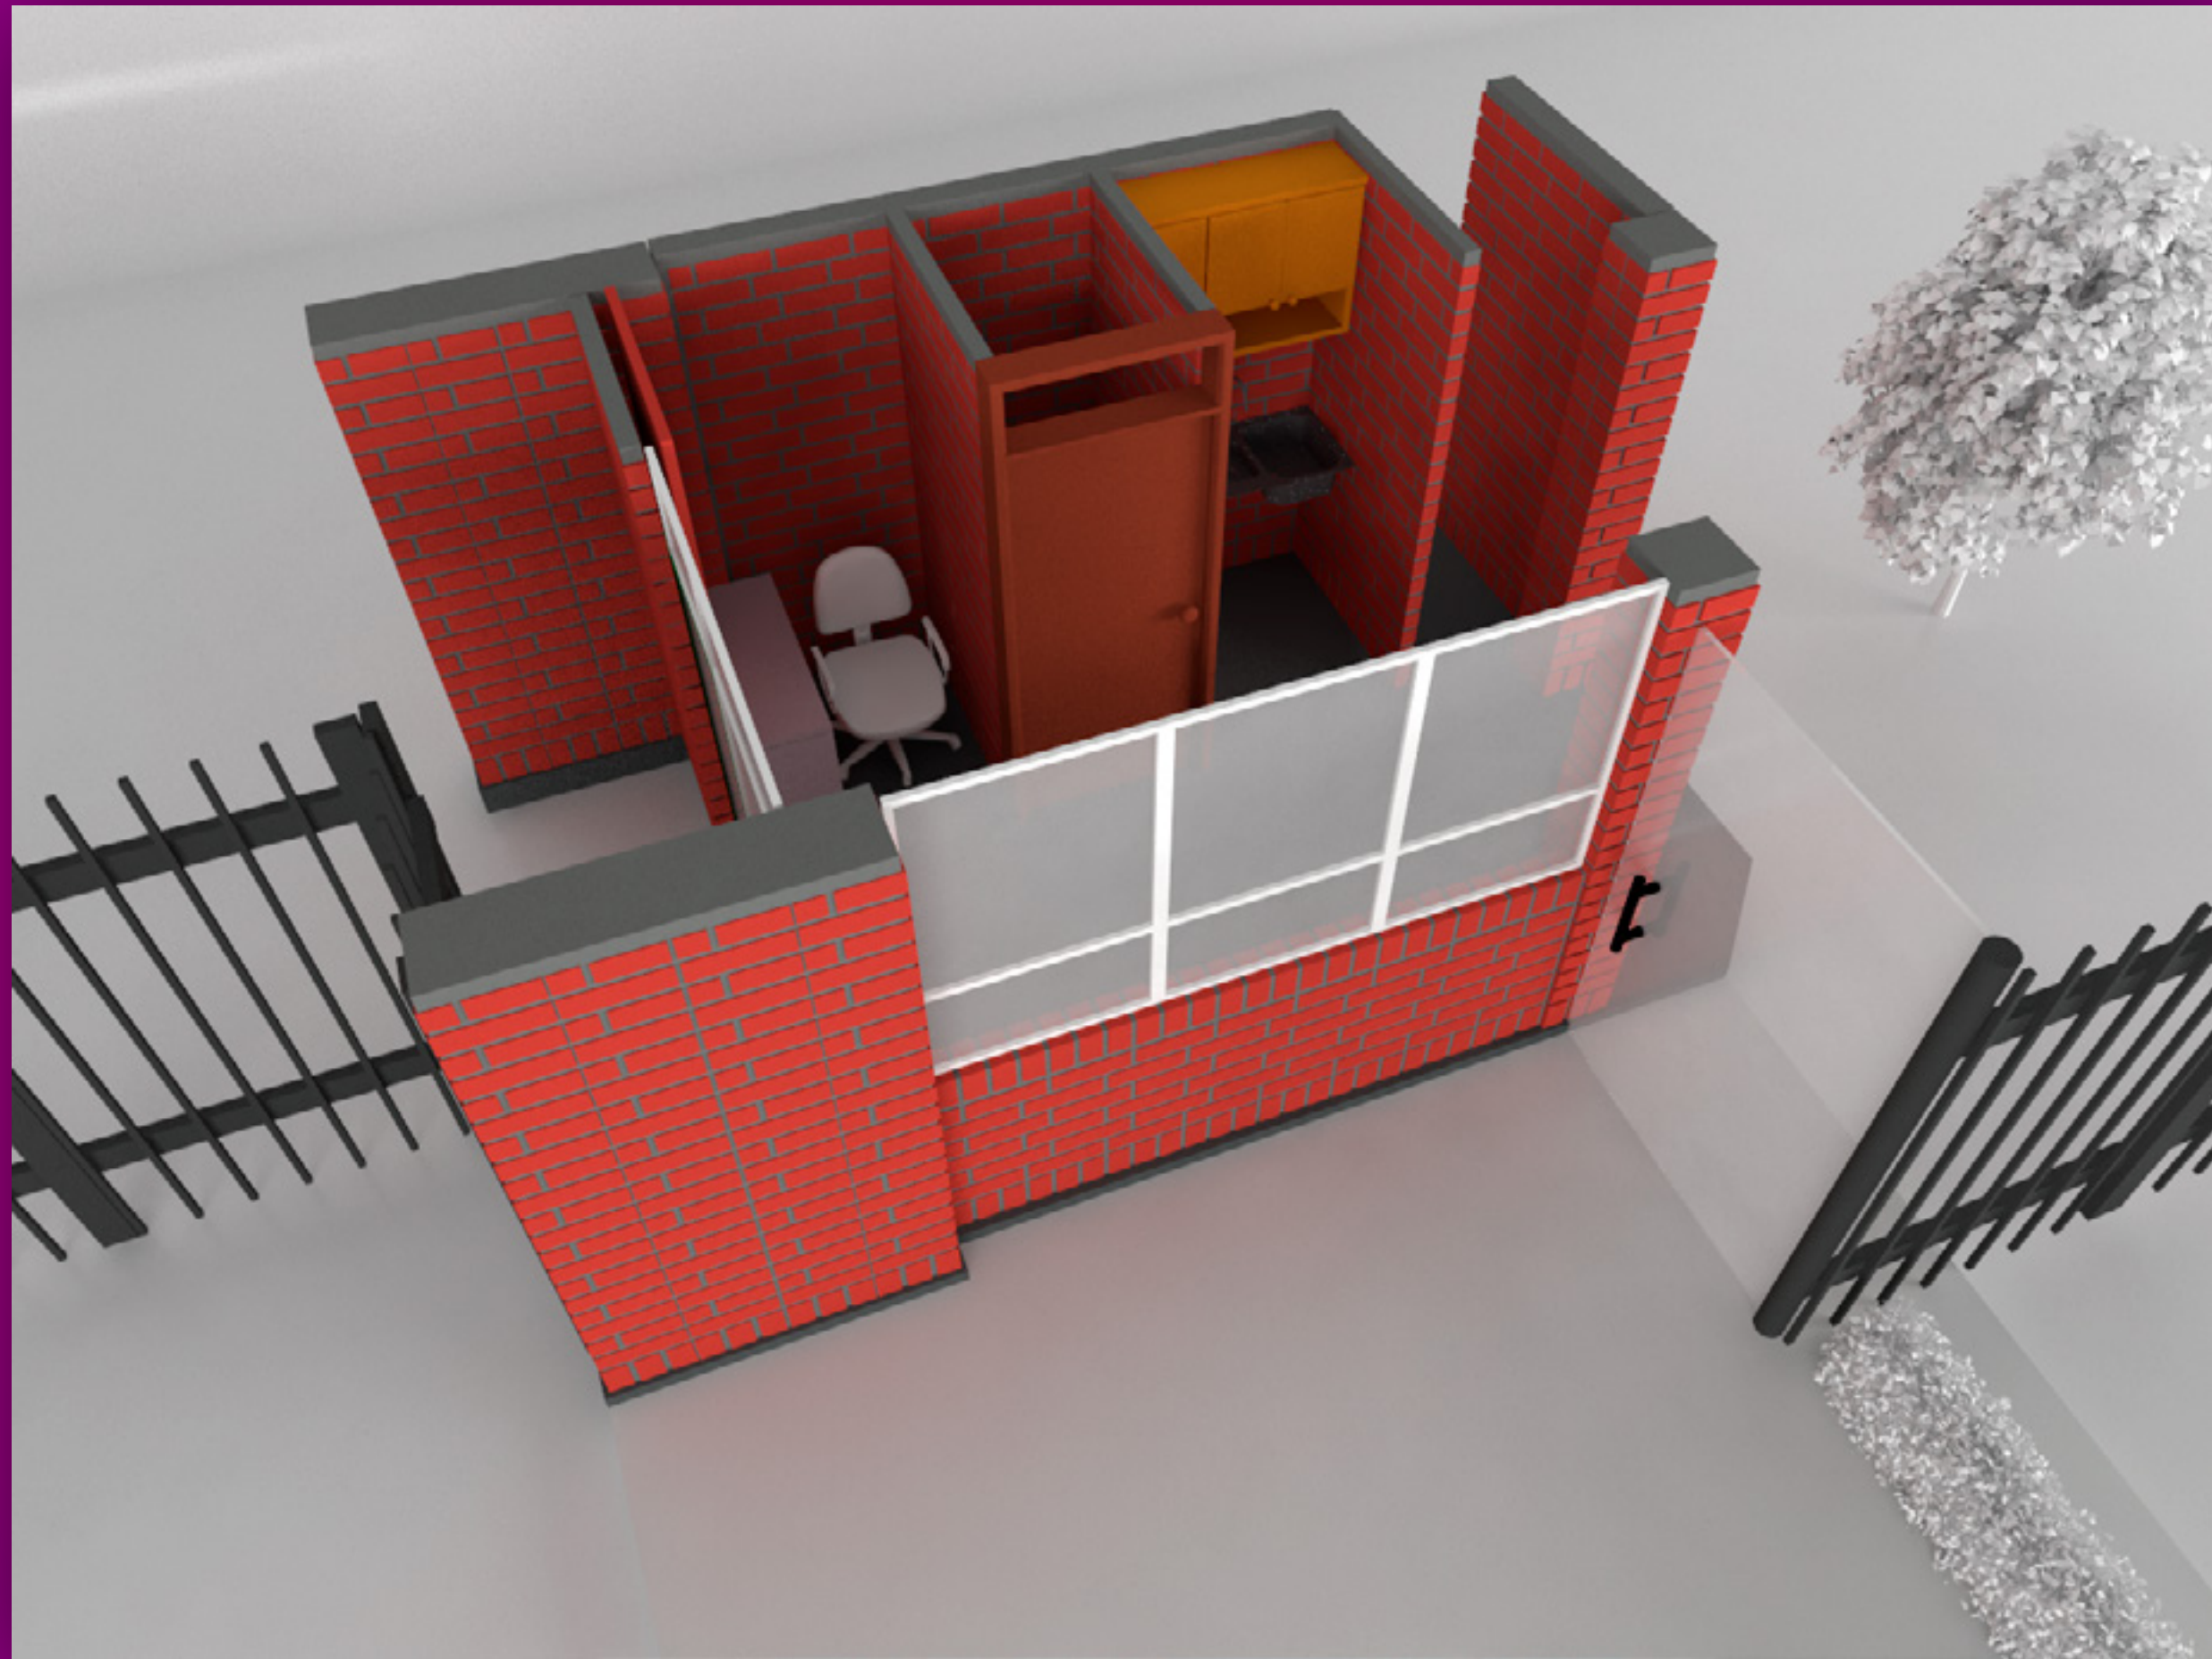

Architectural Design