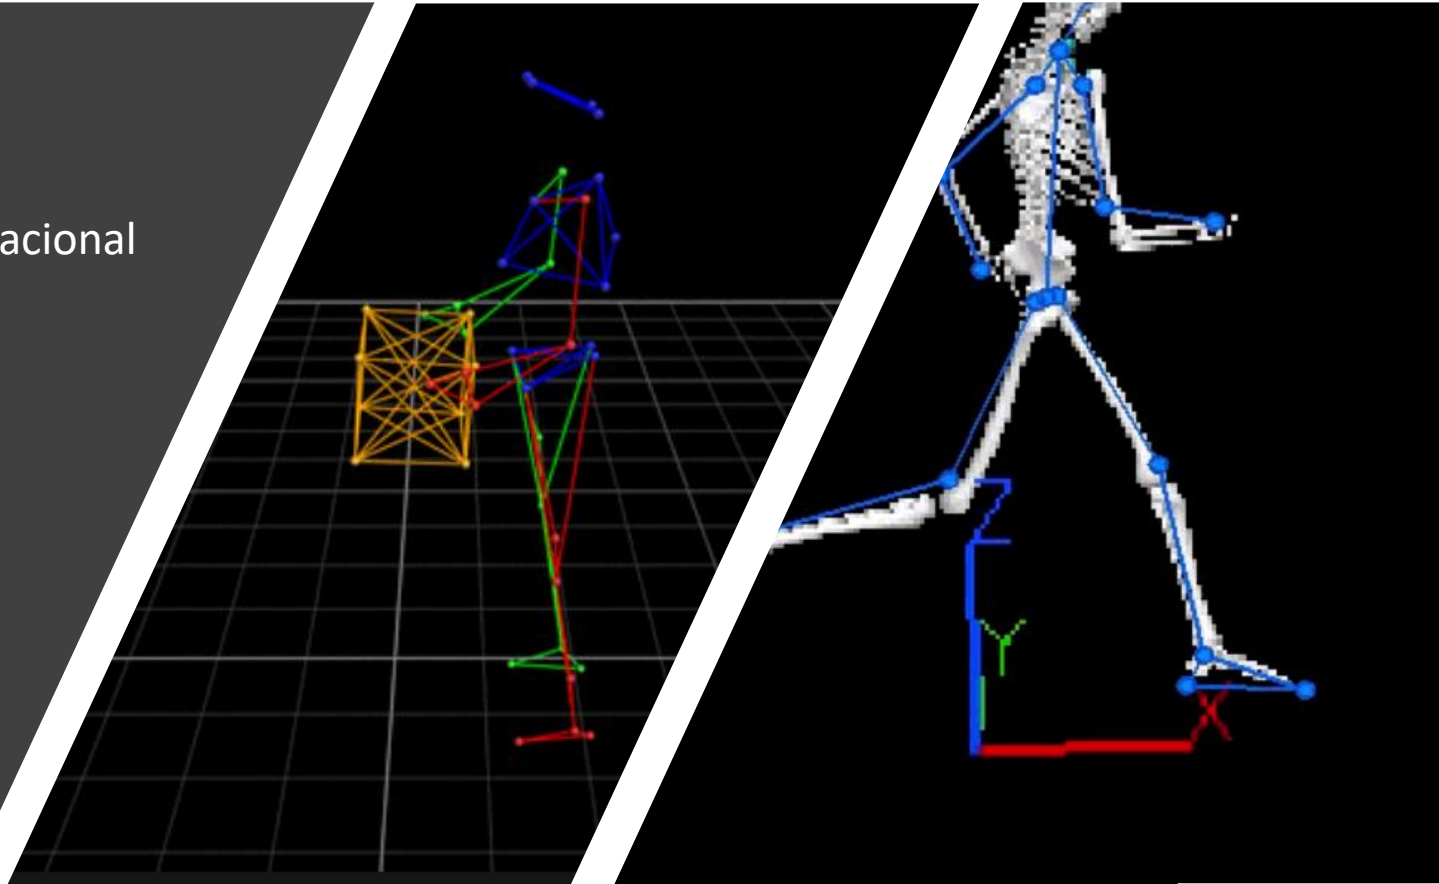

En KININ NOS OCUPAMOS de sus TRABAJADORES, entregando:

- Asesorías y capacitaciones en Ergonomía, Salud Ocupacional y Prevención de Riesgos.
- Análisis y estudios de puestos de trabajos.
- Implementación de Normativas Legales Vigentes (TMERT-MMC).
- Evaluación de protector respiratorio (PORTACOUNT).
- Gimnasia de pausas y masoterapia en terreno.
- Programas de Vida Saludable (Wellness Programs).
- Rehabilitación física y funcional.
- Intervención en actividades extraprogramáticas.