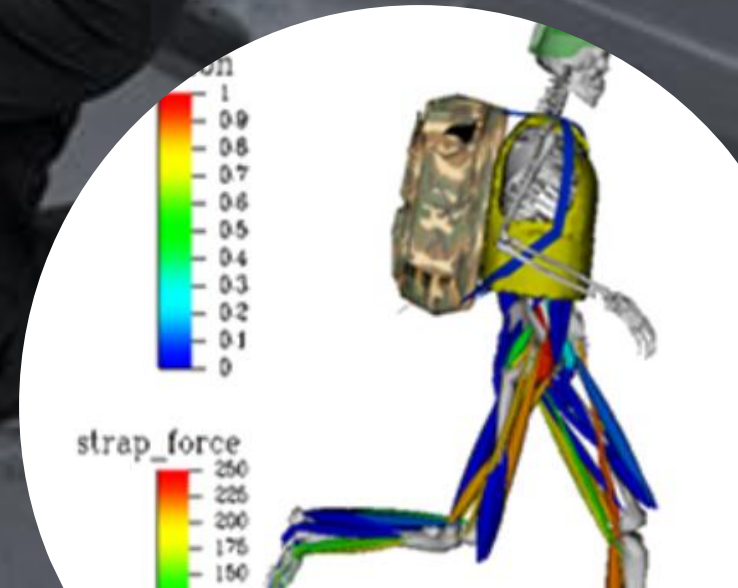

Entendemos que nuestros clientes no solo buscan **PREVENIR** Accidentes y Enfermedades Profesionales en sus trabajadores, sino más bien, una **INNOVACIÓN** en un servicio que mejore la **CALIDAD DE VIDA** de estos.