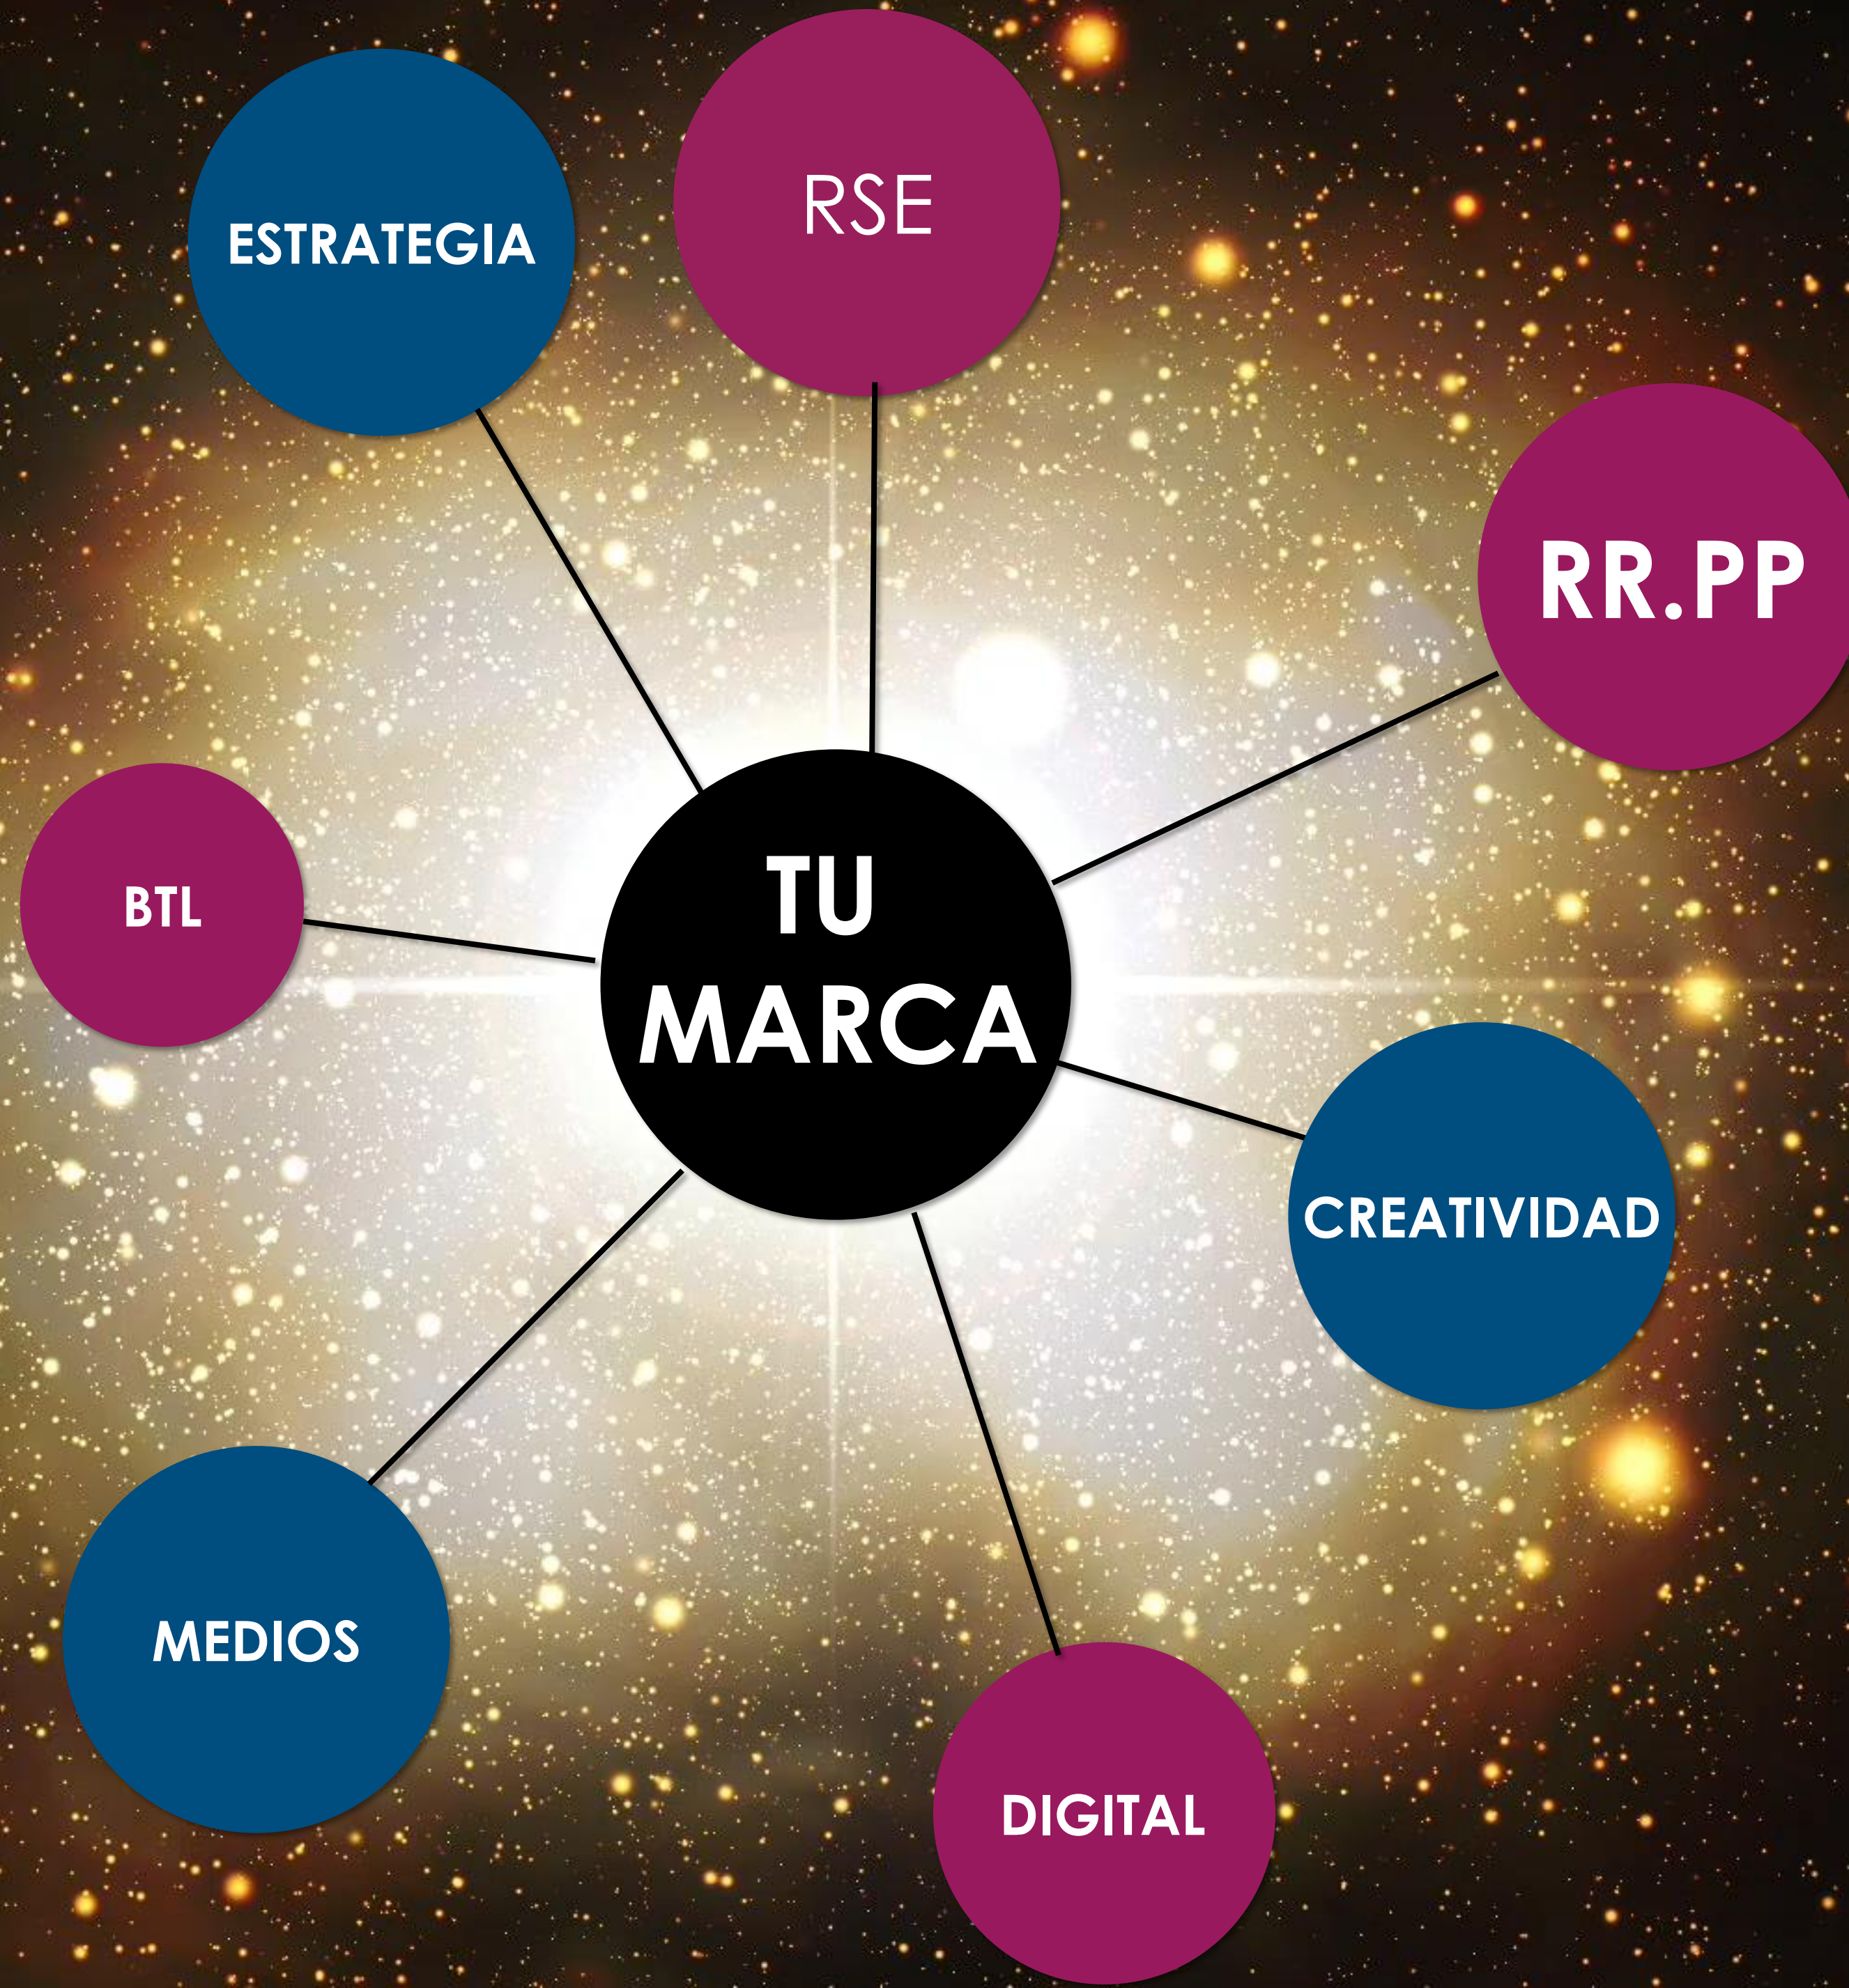

ESTRATEGIA

RSE

RR.PP

**TU
MARCA**

BTL

CREATIVIDAD

MEDIOS

DIGITAL