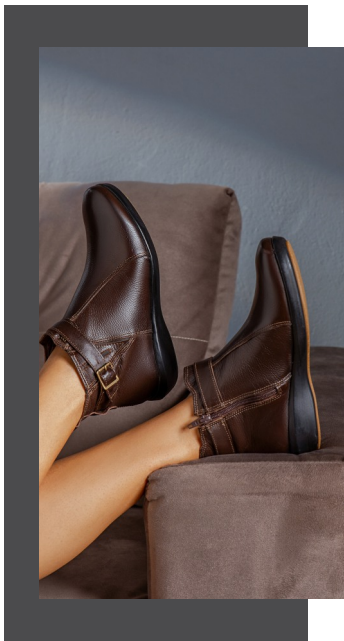

COURO PRETO BURNED

SOFT WAVE
SWA7707

COURO PRETO BURNED

COURO CAFÉ BURNED

COURO MOGNO LOOK

**SOFT WAVE
SWA7708**

COURO OLIVA LOOK

COURO MOGNO BURNED