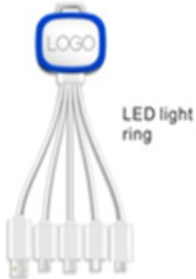

MW012

2 in 1:Mouse Pad
Wireless output:5W

MW025

2 in 1:Car mobile phone shelf
Wireless output:5W

MW026

2 in 1:Car mobile phone shelf
Wireless output:10W

MW014

Customise full color logo light up
Wireless output:5W

MW017

Customise logo light up
Wireless output:5W

MW032

Slim Square wireless charger
Output:5W

MW018

Slim Square wireless charger
Output:10W

Cable Cargador Multiconector

MC010