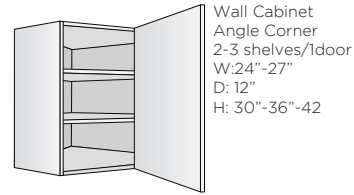

ANATOMY OF OUR PRODUCTS

STANDARD CLOSET MODULES

STANDARD ISLAND UNIT

All modules are available in 84" and 96" in height, are fully customizable and can be manufactured in our full array of colors and textures.

STANDARD KITCHEN MODULES

WALL CABINETS

Wall Cabinet
Blind Corner
(R/L) 2-3
shelves/1door
W:24"-27"
D: 12"
H: 30"-36"-42"

Wall Cabinet
Angle Corner
2-3 shelves
1door
W:24"-27"
D: 12"
H: 30"-36"-42"

Wall Cabinet
90° Corner
2-3 shelves
2 doors
W:24"-27"
D: 12"
H: 30"-36"-42"

Wall Cabinet
Fridge
1 shelf
2 doors
W:30"-33"-36"
D: 12"-20"-24"
H:12"-15"-18"
20"-24"

Wall Cabinet
Open
2-3 shelves
W:12"
D: 12"
H: 30"-36"-42"
D: 12"
H: 30"-36"-42"

Wall Cabinet
0-2-3 shelves
1-2 doors
W: 9"-12"-15"-18"-21"
24"-27"-30"-33"-36"
39"-42"
D: 12"
H: 30"-36"-42"