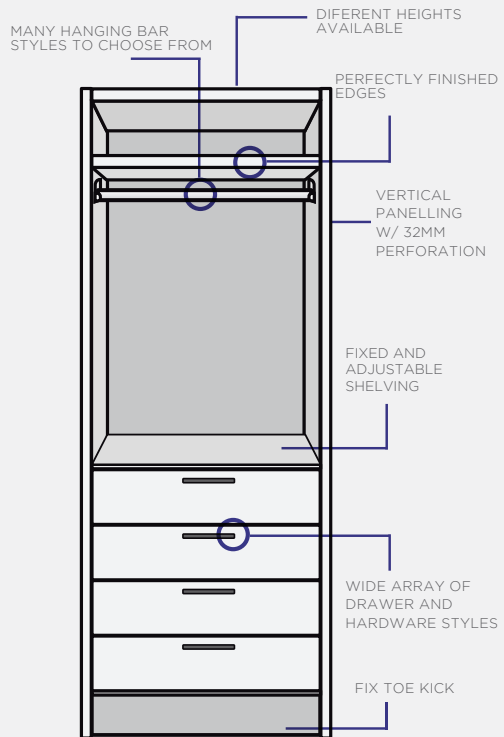

ANATOMY OF OUR PRODUCTS

STANDARD CLOSET MODULES

STANDARD ISLAND UNIT

All modules are available in 84" and 96" in height, are fully customizable and can be manufactured in our full array of colors and textures.

STANDARD KITCHEN MODULES

WALL CABINETS

Wall Cabinet
Blind Corner
(R/L) 2-3
shelves/1door
W:24"-27"
D: 12"
H: 30"-36"-42"

Wall Cabinet
Angle Corner
2-3 shelves
1door
W:24"-27"
D: 12"
H: 30"-36"-42"

Wall Cabinet
90° Corner
2-3 shelves
2 doors
W:24"-27"
D: 12"
H: 30"-36"-42"

BASE CABINETS

Base Cabinet
Blind Corner
(R/L) 0-1 shelf
1door
W:36"-42"
D: 24"
H: 30"

Base Cabinet
Angle Corner
1 shelf/1door
W:36"-39"
D: 24"
H: 30"

Base Cabinet
90° Corner
1 shelf/2 doors
W:33"-36"
D: 24"
H: 30"

Base Cabinet
Blind Corner
(R/L) 0-1 shelf
1 drawer
1 door
W: 42"
D: 24"
H: 30"

Base Cabinet
1 shelf
1-2 doors
W: 9"-12"-15"-18"
21"-24"-27"-30"
33"-36"-39"-42"
D: 24"
H: 30"

Base Drawer
Cabinet
3 drawers
(2sm-1lg)
W:12"-15"-18"
21"-24"-27"-30"
33"-36"-39"-42"
D: 24"
H: 30"