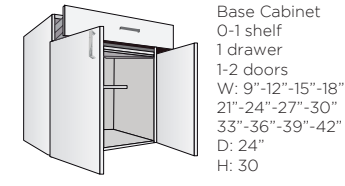

BASE CABINETS

Base Cabinet
Blind Corner
(R/L) 0-1 shelf
1door
W:36"-42"
D: 24"
H: 30"

Base Cabinet
Angle Corner
1 shelf/1door
W:36"-39"
D: 24"
H: 30"

Base Cabinet
90° Corner
1 shelf/2 doors
W:33"-36"
D: 24"
H: 30"

Base Cabinet
Blind Corner
(R/L) 0-1 shelf
1 drawer
1 door
W: 42"
D: 24"
H: 30"

Base Cabinet
1 shelf
1-2 doors
W: 9"-12"-15"-18"
21"-24"-27"-30"
33"-36"-39"-42"
D: 24"
H: 30"

Base Drawer
Cabinet
3 drawers
(2sm-1lg)
W:12"-15"-18"
21"-24"-27"-30"
33"-36"-39"-42"
D: 24"
H: 30"

Base Drawer
Cabinet
4 drawers (4sm)
W:12"-15"-18"
21"-24"-27"-30"
33"-36"-39"-42"
D: 24"
H: 30"

Base Sink
Cabinet
0 shelf
1 false drawer
1-2 door
W: 24"-27"30"
33"-36"
D: 24"
H: 30"

Base Drawer
Cabinet
3 drawers
(1sm-2lg)
W:12"-15"-18"
21"-24"-27"-30"
33"-36"-39"-42"
D: 24"
H: 30"

Base Drawer
Cabinet
2 drawers (2lg)
W:12"-15"-18"
21"-24"-27"-30"
33"-36"-39"-42"
D: 24"
H: 30"

Base Cabinet
0-1 shelf
1 drawer
1-2 doors
W: 9"-12"-15"-18"
21"-24"-27"-30"
33"-36"-39"-42"
D: 24"
H: 30"