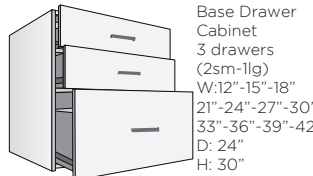

Wall Cabinet
Fridge
1 shelf
2 doors
W:30"-33"-36"
D: 12"-20"-24"
H:12"-15"-18"
20"-24"

Wall Cabinet
Open
2-3 shelves
W:12"
D: 12"
H: 30"-36"-42"
D: 12"
H: 30"-36"-42"

Wall Cabinet
0-2-3 shelves
1-2 doors
W: 9"-12"-15"-18"-21"
24"-27"-30"-33"-36"
39"-42"
D: 12"
H: 30"-36"-42"

BASE CABINETS

Base Cabinet
Blind Corner
(R/L) 0-1 shelf
1door
W:36"-42"
D: 24"
H: 30"

Base Cabinet
Angle Corner
1 shelf/1door
W:36"-39"
D: 24"
H: 30"

Base Cabinet
90° Corner
1 shelf/2 doors
W:33"-36"
D: 24"
H: 30"

Base Cabinet
Blind Corner
(R/L) 0-1 shelf
1 drawer
1 door
W: 42"
D: 24"
H: 30"

Base Cabinet
1 shelf
1-2 doors
W: 9"-12"-15"-18"
21"-24"-27"-30"
33"-36"-39"-42"
D: 24"
H: 30"

Base Drawer
Cabinet
3 drawers
(2sm-1lg)
W:12"-15"-18"
21"-24"-27"-30"
33"-36"-39"-42"
D: 24"
H: 30"