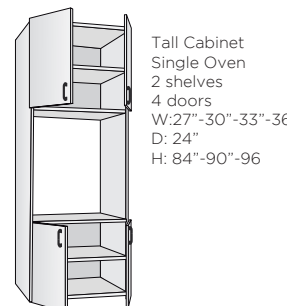

Base Drawer
Cabinet
4 drawers (4sm)
W:12"-15"-18"
21"-24"-27"-30"
33"-36"-39"-42"
D: 24"
H: 30"

Base Sink
Cabinet
0 shelf
1 false drawer
1-2 door
W: 24"-27"30"
33"-36"
D: 24"
H: 30"

Base Drawer
Cabinet
3 drawers
(1sm-2lg)
W:12"-15"-18"
21"-24"-27"-30"
33"-36"-39"-42"
D: 24"
H: 30"

Base Drawer
Cabinet
2 drawers (2lg)
W:12"-15"-18"
21"-24"-27"-30"
33"-36"-39"-42"
D: 24"
H: 30"

Base Cabinet
0-1 shelf
1 drawer
1-2 doors
W: 9"-12"-15"-18"
21"-24"-27"-30"
33"-36"-39"-42"
D: 24"
H: 30"

TALL CABINETS

Tall Cabinet
Pantry
4-5 shelves
1-2-4 doors
W: 15"-18"-21"-24"-
27"-30"-33"-36"
D: 24"
H: 84"-90"-96"

Tall Cabinet
Single Oven
2 shelves
4 doors
W:27"-30"-33"-36"
D: 24"
H: 84"-90"-96"

Tall Cabinet
Double Oven
1 shelf
1 drawer
2 doors
W:27"-30"-33"-36"
D: 24"
H: 84"-90"-96"