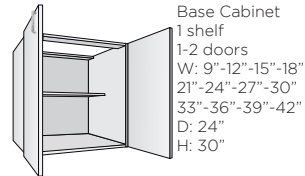

STANDARD KITCHEN MODULES

WALL CABINETS

Wall Cabinet
Blind Corner
(R/L) 2-3
shelves/1door
W:24"-27"
D: 12"
H: 30"-36"-42"

Wall Cabinet
Angle Corner
2-3 shelves
1door
W:24"-27"
D: 12"
H: 30"-36"-42"

Wall Cabinet
90° Corner
2-3 shelves
2 doors
W:24"-27"
D: 12"
H: 30"-36"-42"

Wall Cabinet
Fridge
1 shelf
2 doors
W:30"-33"-36"
D: 12"-20"-24"
H:12"-15"-18"
20"-24"

Wall Cabinet
Open
2-3 shelves
W:12"
D: 12"
H: 30"-36"-42"
D: 12"
H: 30"-36"-42"

Wall Cabinet
0-2-3 shelves
1-2 doors
W: 9"-12"-15"-18"-21"
24"-27"-30"-33"-36"
39"-42"
D: 12"
H: 30"-36"-42"

BASE CABINETS

Base Cabinet
Blind Corner
(R/L) 0-1 shelf
1door
W:36"-42"
D: 24"
H: 30"

Base Cabinet
Angle Corner
1 shelf/1door
W:36"-39"
D: 24"
H: 30"

Base Cabinet
90° Corner
1 shelf/2 doors
W:33"-36"
D: 24"
H: 30"

Base Cabinet
Blind Corner
(R/L) 0-1 shelf
1 drawer
1 door
W: 42"
D: 24"
H: 30"

Base Cabinet
1 shelf
1-2 doors
W: 9"-12"-15"-18"
21"-24"-27"-30"
33"-36"-39"-42"
D: 24"
H: 30"

Base Drawer
Cabinet
3 drawers
(2sm-1lg)
W:12"-15"-18"
21"-24"-27"-30"
33"-36"-39"-42"
D: 24"
H: 30"