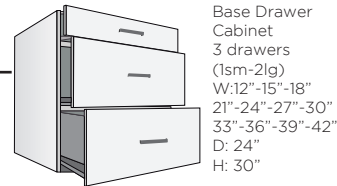

Wall Cabinet
Fridge
1 shelf
2 doors
W:30"-33"-36"
D: 12"-20"-24"
H:12"-15"-18"
20"-24"

Wall Cabinet
Open
2-3 shelves
W:12"
D: 12"
H: 30"-36"-42"
D: 12"
H: 30"-36"-42"

Wall Cabinet
0-2-3 shelves
1-2 doors
W: 9"-12"-15"-18"-21"
24"-27"-30"-33"-36"
39"-42"
D: 12"
H: 30"-36"-42"

BASE CABINETS

Base Cabinet
Blind Corner
(R/L) 0-1 shelf
1door
W:36"-42"
D: 24"
H: 30"

Base Cabinet
Angle Corner
1 shelf/1door
W:36"-39"
D: 24"
H: 30"

Base Cabinet
90° Corner
1 shelf/2 doors
W:33"-36"
D: 24"
H: 30"

Base Cabinet
Blind Corner
(R/L) 0-1 shelf
1 drawer
1 door
W: 42"
D: 24"
H: 30"

Base Cabinet
1 shelf
1-2 doors
W: 9"-12"-15"-18"
21"-24"-27"-30"
33"-36"-39"-42"
D: 24"
H: 30"

Base Drawer
Cabinet
3 drawers
(2sm-1lg)
W:12"-15"-18"
21"-24"-27"-30"
33"-36"-39"-42"
D: 24"
H: 30"

Base Drawer
Cabinet
4 drawers (4sm)
W:12"-15"-18"
21"-24"-27"-30"
33"-36"-39"-42"
D: 24"
H: 30"

Base Sink
Cabinet
0 shelf
1 false drawer
1-2 door
W: 24"-27"30"
33"-36"
D: 24"
H: 30"

Base Drawer
Cabinet
3 drawers
(1sm-2lg)
W:12"-15"-18"
21"-24"-27"-30"
33"-36"-39"-42"
D: 24"
H: 30"