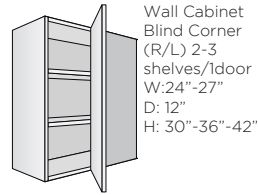

ANATOMY OF OUR PRODUCTS

STANDARD CLOSET MODULES

STANDARD ISLAND UNIT

All modules are available in 84" and 96" in height, are fully customizable and can be manufactured in our full array of colors and textures.

STANDARD KITCHEN MODULES

WALL CABINETS

Wall Cabinet
Blind Corner
(R/L) 2-3
shelves/1door
W:24"-27"
D: 12"
H: 30"-36"-42"

Wall Cabinet
Angle Corner
2-3 shelves
1door
W:24"-27"
D: 12"
H: 30"-36"-42"

Wall Cabinet
90° Corner
2-3 shelves
2 doors
W:24"-27"
D: 12"
H: 30"-36"-42"

Wall Cabinet
Fridge
1 shelf
2 doors
W:30"-33"-36"
D: 12"-20"-24"
H:12"-15"-18"
20"-24"

Wall Cabinet
Open
2-3 shelves
W:12"
D: 12"
H: 30"-36"-42"
D: 12"
H: 30"-36"-42"

Wall Cabinet
0-2-3 shelves
1-2 doors
W: 9"-12"-15"-18"-21"
24"-27"-30"-33"-36"
39"-42"
D: 12"
H: 30"-36"-42"