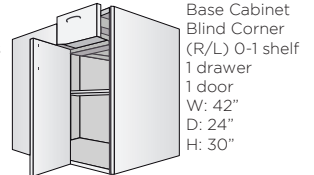

Wall Cabinet
Fridge
1 shelf
2 doors
W:30"-33"-36"
D: 12"-20"-24"
H:12"-15"-18"
20"-24"

Wall Cabinet
Open
2-3 shelves
W:12"
D: 12"
H: 30"-36"-42"
D: 12"
H: 30"-36"-42"

Wall Cabinet
0-2-3 shelves
1-2 doors
W: 9"-12"-15"-18"-21"
24"-27"-30"-33"-36"
39"-42"
D: 12"
H: 30"-36"-42"

BASE CABINETS

Base Cabinet
Blind Corner
(R/L) 0-1 shelf
1door
W:36"-42"
D: 24"
H: 30"

Base Cabinet
Angle Corner
1 shelf/1door
W:36"-39"
D: 24"
H: 30"

Base Cabinet
90° Corner
1 shelf/2 doors
W:33"-36"
D: 24"
H: 30"

Base Cabinet
Blind Corner
(R/L) 0-1 shelf
1 drawer
1 door
W: 42"
D: 24"
H: 30"

Base Cabinet
1 shelf
1-2 doors
W: 9"-12"-15"-18"
21"-24"-27"-30"
33"-36"-39"-42"
D: 24"
H: 30"

Base Drawer
Cabinet
3 drawers
(2sm-1lg)
W:12"-15"-18"
21"-24"-27"-30"
33"-36"-39"-42"
D: 24"
H: 30"