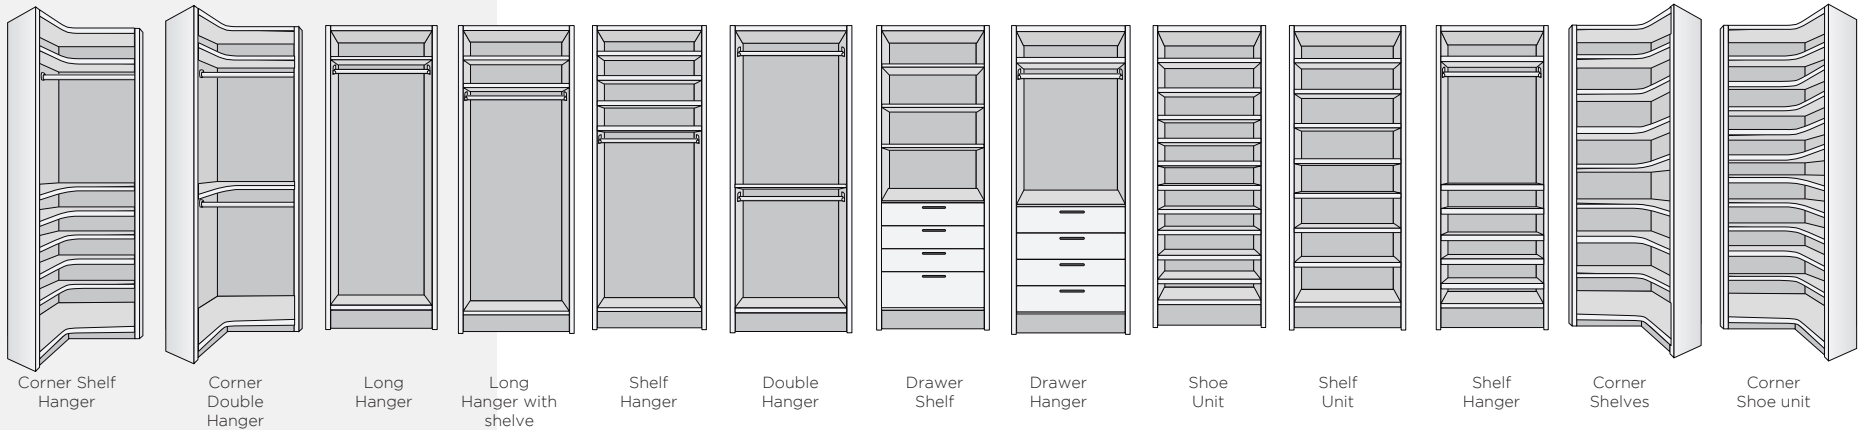

QUICK FIT

QUICKfit is a revolutionary product perfect for sale in large hardware stores or carpentry supply wholesalers. This 32mm paneling system of prefabricated panels for carpenters and cabinet manufacturers are already cut to size and come ready to assemble into closets or other types of cabinetry. QUICKfit comes in blank, one-sided or double-sided panels in a variety of colors and textures. With QUICKfit, any carpenter or cabinet maker will save money and the most valuable of resources, time.

ANATOMY OF OUR PRODUCTS

STANDARD CLOSET MODULES

STANDARD ISLAND UNIT

All modules are available in 84" and 96" in height, are fully customizable and can be manufactured in our full array of colors and textures.

STANDARD KITCHEN MODULES

WALL CABINETS

Wall Cabinet
Blind Corner
(R/L) 2-3
shelves/1door
W:24"-27"
D: 12"
H: 30"-36"-42"

Wall Cabinet
Angle Corner
2-3 shelves
1door
W:24"-27"
D: 12"
H: 30"-36"-42"

Wall Cabinet
90° Corner
2-3 shelves
2 doors
W:24"-27"
D: 12"
H: 30"-36"-42"