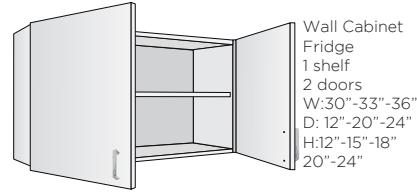

ANATOMY OF OUR PRODUCTS

STANDARD CLOSET MODULES

STANDARD ISLAND UNIT

All modules are available in 84" and 96" in height, are fully customizable and can be manufactured in our full array of colors and textures.

STANDARD KITCHEN MODULES

WALL CABINETS

Wall Cabinet
Blind Corner
(R/L) 2-3
shelves/1door
W:24"-27"
D: 12"
H: 30"-36"-42"

Wall Cabinet
Angle Corner
2-3 shelves
1door
W:24"-27"
D: 12"
H: 30"-36"-42"

Wall Cabinet
90° Corner
2-3 shelves
2 doors
W:24"-27"
D: 12"
H: 30"-36"-42"

Wall Cabinet
Fridge
1 shelf
2 doors
W:30"-33"-36"
D: 12"-20"-24"
H:12"-15"-18"
20"-24"

Wall Cabinet
Open
2-3 shelves
W:12"
D: 12"
H: 30"-36"-42"
D: 12"
H: 30"-36"-42"

Wall Cabinet
0-2-3 shelves
1-2 doors
W: 9"-12"-15"-18"-21"
24"-27"-30"-33"-36"
39"-42"
D: 12"
H: 30"-36"-42"