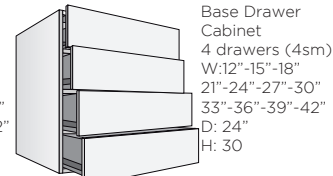

Wall Cabinet
Fridge
1 shelf
2 doors
W:30"-33"-36"
D: 12"-20"-24"
H:12"-15"-18"
20"-24"

Wall Cabinet
Open
2-3 shelves
W:12"
D: 12"
H: 30"-36"-42"
D: 12"
H: 30"-36"-42"

Wall Cabinet
0-2-3 shelves
1-2 doors
W: 9"-12"-15"-18"-21"
24"-27"-30"-33"-36"
39"-42"
D: 12"
H: 30"-36"-42"

BASE CABINETS

Base Cabinet
Blind Corner
(R/L) 0-1 shelf
1door
W:36"-42"
D: 24"
H: 30"

Base Cabinet
Angle Corner
1 shelf/1door
W:36"-39"
D: 24"
H: 30"

Base Cabinet
90° Corner
1 shelf/2 doors
W:33"-36"
D: 24"
H: 30"

Base Cabinet
Blind Corner
(R/L) 0-1 shelf
1 drawer
1 door
W: 42"
D: 24"
H: 30"

Base Cabinet
1 shelf
1-2 doors
W: 9"-12"-15"-18"
21"-24"-27"-30"
33"-36"-39"-42"
D: 24"
H: 30"

Base Drawer
Cabinet
3 drawers
(2sm-1lg)
W:12"-15"-18"
21"-24"-27"-30"
33"-36"-39"-42"
D: 24"
H: 30"