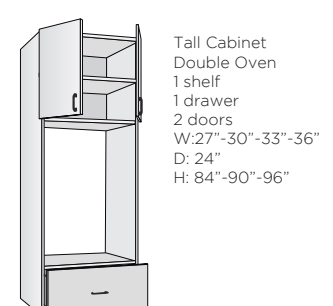

Base Drawer
Cabinet
4 drawers (4sm)
W:12"-15"-18"
21"-24"-27"-30"
33"-36"-39"-42"
D: 24"
H: 30"

Base Sink
Cabinet
0 shelf
1 false drawer
1-2 door
W: 24"-27"30"
33"-36"
D: 24"
H: 30"

Base Drawer
Cabinet
3 drawers
(1sm-2lg)
W:12"-15"-18"
21"-24"-27"-30"
33"-36"-39"-42"
D: 24"
H: 30"

Base Drawer
Cabinet
2 drawers (2lg)
W:12"-15"-18"
21"-24"-27"-30"
33"-36"-39"-42"
D: 24"
H: 30"

Base Cabinet
0-1 shelf
1 drawer
1-2 doors
W: 9"-12"-15"-18"
21"-24"-27"-30"
33"-36"-39"-42"
D: 24"
H: 30"

TALL CABINETS

Tall Cabinet
Pantry
4-5 shelves
1-2-4 doors
W: 15"-18"-21"-24"-
27"-30"-33"-36"
D: 24"
H: 84"-90"-96"

Tall Cabinet
Single Oven
2 shelves
4 doors
W:27"-30"-33"-36"
D: 24"
H: 84"-90"-96"

Tall Cabinet
Double Oven
1 shelf
1 drawer
2 doors
W:27"-30"-33"-36"
D: 24"
H: 84"-90"-96"