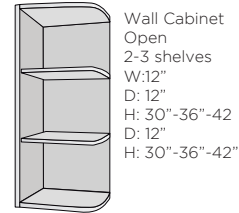

ANATOMY OF OUR PRODUCTS

STANDARD CLOSET MODULES

STANDARD ISLAND UNIT

All modules are available in 84" and 96" in height, are fully customizable and can be manufactured in our full array of colors and textures.

STANDARD KITCHEN MODULES

WALL CABINETS

Wall Cabinet
Blind Corner
(R/L) 2-3
shelves/1door
W:24"-27"
D: 12"
H: 30"-36"-42"

Wall Cabinet
Angle Corner
2-3 shelves
1door
W:24"-27"
D: 12"
H: 30"-36"-42"

Wall Cabinet
90° Corner
2-3 shelves
2 doors
W:24"-27"
D: 12"
H: 30"-36"-42"

Wall Cabinet
Fridge
1 shelf
2 doors
W:30"-33"-36"
D: 12"-20"-24"
H:12"-15"-18"
20"-24"

Wall Cabinet
Open
2-3 shelves
W:12"
D: 12"
H: 30"-36"-42"
D: 12"
H: 30"-36"-42"

Wall Cabinet
0-2-3 shelves
1-2 doors
W: 9"-12"-15"-18"-21"
24"-27"-30"-33"-36"
39"-42"
D: 12"
H: 30"-36"-42"

BASE CABINETS

Base Cabinet
Blind Corner
(R/L) 0-1 shelf
1door
W:36"-42"
D: 24"
H: 30"

Base Cabinet
Angle Corner
1 shelf/1door
W:36"-39"
D: 24"
H: 30"

Base Cabinet
90° Corner
1 shelf/2 doors
W:33"-36"
D: 24"
H: 30"