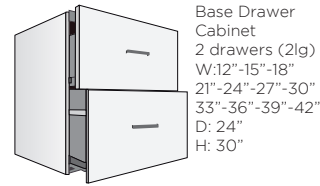

BASE CABINETS

Base Cabinet
Blind Corner
(R/L) 0-1 shelf
1door
W:36"-42"
D: 24"
H: 30"

Base Cabinet
Angle Corner
1 shelf/1door
W:36"-39"
D: 24"
H: 30"

Base Cabinet
90° Corner
1 shelf/2 doors
W:33"-36"
D: 24"
H: 30"

Base Cabinet
Blind Corner
(R/L) 0-1 shelf
1 drawer
1 door
W: 42"
D: 24"
H: 30"

Base Cabinet
1 shelf
1-2 doors
W: 9"-12"-15"-18"
21"-24"-27"-30"
33"-36"-39"-42"
D: 24"
H: 30"

Base Drawer
Cabinet
3 drawers
(2sm-1lg)
W:12"-15"-18"
21"-24"-27"-30"
33"-36"-39"-42"
D: 24"
H: 30"

Base Drawer
Cabinet
4 drawers (4sm)
W:12"-15"-18"
21"-24"-27"-30"
33"-36"-39"-42"
D: 24"
H: 30"

Base Sink
Cabinet
0 shelf
1 false drawer
1-2 door
W: 24"-27"30"
33"-36"
D: 24"
H: 30"

Base Drawer
Cabinet
3 drawers
(1sm-2lg)
W:12"-15"-18"
21"-24"-27"-30"
33"-36"-39"-42"
D: 24"
H: 30"