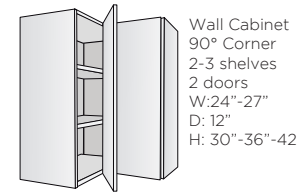

ANATOMY OF OUR PRODUCTS

STANDARD CLOSET MODULES

STANDARD ISLAND UNIT

All modules are available in 84" and 96" in height, are fully customizable and can be manufactured in our full array of colors and textures.

STANDARD KITCHEN MODULES

WALL CABINETS

Wall Cabinet
Blind Corner
(R/L) 2-3
shelves/1door
W:24"-27"
D: 12"
H: 30"-36"-42"

Wall Cabinet
Angle Corner
2-3 shelves
1door
W:24"-27"
D: 12"
H: 30"-36"-42"

Wall Cabinet
90° Corner
2-3 shelves
2 doors
W:24"-27"
D: 12"
H: 30"-36"-42"

Wall Cabinet
Fridge
1 shelf
2 doors
W:30"-33"-36"
D: 12"-20"-24"
H:12"-15"-18"
20"-24"

Wall Cabinet
Open
2-3 shelves
W:12"
D: 12"
H: 30"-36"-42"
D: 12"
H: 30"-36"-42"

Wall Cabinet
0-2-3 shelves
1-2 doors
W: 9"-12"-15"-18"-21"
24"-27"-30"-33"-36"
39"-42"
D: 12"
H: 30"-36"-42"

BASE CABINETS

Base Cabinet
Blind Corner
(R/L) 0-1 shelf
1door
W:36"-42"
D: 24"
H: 30"

Base Cabinet
Angle Corner
1 shelf/1door
W:36"-39"
D: 24"
H: 30"

Base Cabinet
90° Corner
1 shelf/2 doors
W:33"-36"
D: 24"
H: 30"