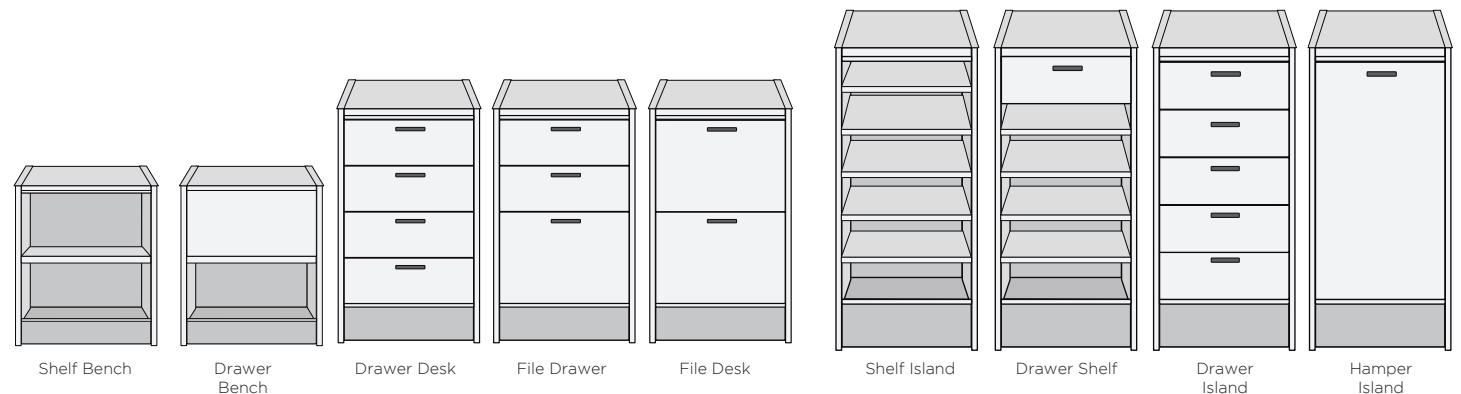

QUICK FIT

QUICKfit is a revolutionary product perfect for sale in large hardware stores or carpentry supply wholesalers. This 32mm paneling system of prefabricated panels for carpenters and cabinet manufacturers are already cut to size and come ready to assemble into closets or other types of cabinetry. QUICKfit comes in blank, one-sided or double-sided panels in a variety of colors and textures. With QUICKfit, any carpenter or cabinet maker will save money and the most valuable of resources, time.

ANATOMY OF OUR PRODUCTS

STANDARD CLOSET MODULES

STANDARD ISLAND UNIT

All modules are available in 84" and 96" in height, are fully customizable and can be manufactured in our full array of colors and textures.