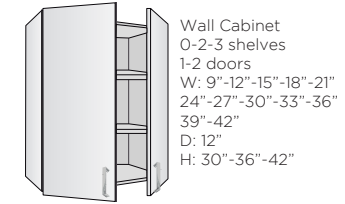

ANATOMY OF OUR PRODUCTS

STANDARD CLOSET MODULES

STANDARD ISLAND UNIT

All modules are available in 84" and 96" in height, are fully customizable and can be manufactured in our full array of colors and textures.

STANDARD KITCHEN MODULES

WALL CABINETS

Wall Cabinet
Blind Corner
(R/L) 2-3
shelves/1door
W:24"-27"
D: 12"
H: 30"-36"-42"

Wall Cabinet
Angle Corner
2-3 shelves
1door
W:24"-27"
D: 12"
H: 30"-36"-42"

Wall Cabinet
90° Corner
2-3 shelves
2 doors
W:24"-27"
D: 12"
H: 30"-36"-42"

Wall Cabinet
Fridge
1 shelf
2 doors
W:30"-33"-36"
D: 12"-20"-24"
H:12"-15"-18"
20"-24"

Wall Cabinet
Open
2-3 shelves
W:12"
D: 12"
H: 30"-36"-42"
D: 12"
H: 30"-36"-42"

Wall Cabinet
0-2-3 shelves
1-2 doors
W: 9"-12"-15"-18"-21"
24"-27"-30"-33"-36"
39"-42"
D: 12"
H: 30"-36"-42"

BASE CABINETS

Base Cabinet
Blind Corner
(R/L) 0-1 shelf
1door
W:36"-42"
D: 24"
H: 30"

Base Cabinet
Angle Corner
1 shelf/1door
W:36"-39"
D: 24"
H: 30"

Base Cabinet
90° Corner
1 shelf/2 doors
W:33"-36"
D: 24"
H: 30"