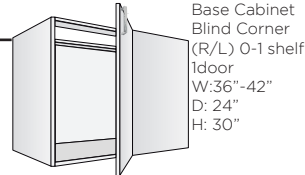

STANDARD KITCHEN MODULES

WALL CABINETS

Wall Cabinet
Blind Corner
(R/L) 2-3
shelves/1door
W:24"-27"
D: 12"
H: 30"-36"-42"

Wall Cabinet
Angle Corner
2-3 shelves
1door
W:24"-27"
D: 12"
H: 30"-36"-42"

Wall Cabinet
90° Corner
2-3 shelves
2 doors
W:24"-27"
D: 12"
H: 30"-36"-42"

Wall Cabinet
Fridge
1 shelf
2 doors
W:30"-33"-36"
D: 12"-20"-24"
H:12"-15"-18"
20"-24"

Wall Cabinet
Open
2-3 shelves
W:12"
D: 12"
H: 30"-36"-42"
D: 12"
H: 30"-36"-42"

Wall Cabinet
0-2-3 shelves
1-2 doors
W: 9"-12"-15"-18"-21"
24"-27"-30"-33"-36"
39"-42"
D: 12"
H: 30"-36"-42"

BASE CABINETS

Base Cabinet
Blind Corner
(R/L) 0-1 shelf
1door
W:36"-42"
D: 24"
H: 30"

Base Cabinet
Angle Corner
1 shelf/1door
W:36"-39"
D: 24"
H: 30"

Base Cabinet
90° Corner
1 shelf/2 doors
W:33"-36"
D: 24"
H: 30"

Base Cabinet
Blind Corner
(R/L) 0-1 shelf
1 drawer
1 door
W: 42"
D: 24"
H: 30"

Base Cabinet
1 shelf
1-2 doors
W: 9"-12"-15"-18"
21"-24"-27"-30"
33"-36"-39"-42"
D: 24"
H: 30"

Base Drawer
Cabinet
3 drawers
(2sm-1lg)
W:12"-15"-18"
21"-24"-27"-30"
33"-36"-39"-42"
D: 24"
H: 30"