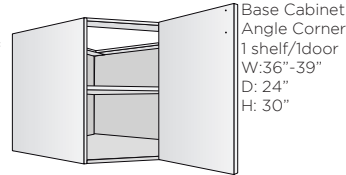

STANDARD KITCHEN MODULES

WALL CABINETS

Wall Cabinet
Blind Corner
(R/L) 2-3
shelves/1door
W:24"-27"
D: 12"
H: 30"-36"-42"

Wall Cabinet
Angle Corner
2-3 shelves
1door
W:24"-27"
D: 12"
H: 30"-36"-42"

Wall Cabinet
90° Corner
2-3 shelves
2 doors
W:24"-27"
D: 12"
H: 30"-36"-42"

Wall Cabinet
Fridge
1 shelf
2 doors
W:30"-33"-36"
D: 12"-20"-24"
H:12"-15"-18"
20"-24"

Wall Cabinet
Open
2-3 shelves
W:12"
D: 12"
H: 30"-36"-42"
D: 12"
H: 30"-36"-42"

Wall Cabinet
0-2-3 shelves
1-2 doors
W: 9"-12"-15"-18"-21"
24"-27"-30"-33"-36"
39"-42"
D: 12"
H: 30"-36"-42"

BASE CABINETS

Base Cabinet
Blind Corner
(R/L) 0-1 shelf
1door
W:36"-42"
D: 24"
H: 30"

Base Cabinet
Angle Corner
1 shelf/1door
W:36"-39"
D: 24"
H: 30"

Base Cabinet
90° Corner
1 shelf/2 doors
W:33"-36"
D: 24"
H: 30"

Base Cabinet
Blind Corner
(R/L) 0-1 shelf
1 drawer
1 door
W: 42"
D: 24"
H: 30"

Base Cabinet
1 shelf
1-2 doors
W: 9"-12"-15"-18"
21"-24"-27"-30"
33"-36"-39"-42"
D: 24"
H: 30"

Base Drawer
Cabinet
3 drawers
(2sm-1lg)
W:12"-15"-18"
21"-24"-27"-30"
33"-36"-39"-42"
D: 24"
H: 30"