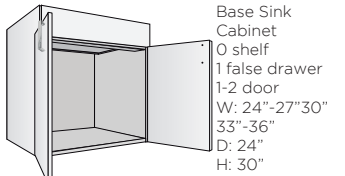

BASE CABINETS

Base Cabinet
Blind Corner
(R/L) 0-1 shelf
1door
W:36"-42"
D: 24"
H: 30"

Base Cabinet
Angle Corner
1 shelf/1door
W:36"-39"
D: 24"
H: 30"

Base Cabinet
90° Corner
1 shelf/2 doors
W:33"-36"
D: 24"
H: 30"

Base Cabinet
Blind Corner
(R/L) 0-1 shelf
1 drawer
1 door
W: 42"
D: 24"
H: 30"

Base Cabinet
1 shelf
1-2 doors
W: 9"-12"-15"-18"
21"-24"-27"-30"
33"-36"-39"-42"
D: 24"
H: 30"

Base Drawer
Cabinet
3 drawers
(2sm-1lg)
W:12"-15"-18"
21"-24"-27"-30"
33"-36"-39"-42"
D: 24"
H: 30"

Base Drawer
Cabinet
4 drawers (4sm)
W:12"-15"-18"
21"-24"-27"-30"
33"-36"-39"-42"
D: 24"
H: 30"

Base Sink
Cabinet
0 shelf
1 false drawer
1-2 door
W: 24"-27"30"
33"-36"
D: 24"
H: 30"

Base Drawer
Cabinet
3 drawers
(1sm-2lg)
W:12"-15"-18"
21"-24"-27"-30"
33"-36"-39"-42"
D: 24"
H: 30"

Base Drawer
Cabinet
2 drawers (2lg)
W:12"-15"-18"
21"-24"-27"-30"
33"-36"-39"-42"
D: 24"
H: 30"

Base Cabinet
0-1 shelf
1 drawer
1-2 doors
W: 9"-12"-15"-18"
21"-24"-27"-30"
33"-36"-39"-42"
D: 24"
H: 30"