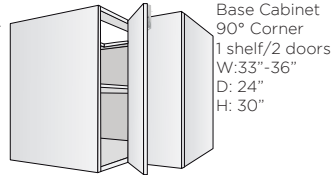

STANDARD KITCHEN MODULES

WALL CABINETS

Wall Cabinet
Blind Corner
(R/L) 2-3
shelves/1door
W:24"-27"
D: 12"
H: 30"-36"-42"

Wall Cabinet
Angle Corner
2-3 shelves
1door
W:24"-27"
D: 12"
H: 30"-36"-42"

Wall Cabinet
90° Corner
2-3 shelves
2 doors
W:24"-27"
D: 12"
H: 30"-36"-42"

Wall Cabinet
Fridge
1 shelf
2 doors
W:30"-33"-36"
D: 12"-20"-24"
H:12"-15"-18"
20"-24"

Wall Cabinet
Open
2-3 shelves
W:12"
D: 12"
H: 30"-36"-42"
D: 12"
H: 30"-36"-42"

Wall Cabinet
0-2-3 shelves
1-2 doors
W: 9"-12"-15"-18"-21"
24"-27"-30"-33"-36"
39"-42"
D: 12"
H: 30"-36"-42"

BASE CABINETS

Base Cabinet
Blind Corner
(R/L) 0-1 shelf
1door
W:36"-42"
D: 24"
H: 30"

Base Cabinet
Angle Corner
1 shelf/1door
W:36"-39"
D: 24"
H: 30"

Base Cabinet
90° Corner
1 shelf/2 doors
W:33"-36"
D: 24"
H: 30"

Base Cabinet
Blind Corner
(R/L) 0-1 shelf
1 drawer
1 door
W: 42"
D: 24"
H: 30"

Base Cabinet
1 shelf
1-2 doors
W: 9"-12"-15"-18"
21"-24"-27"-30"
33"-36"-39"-42"
D: 24"
H: 30"

Base Drawer
Cabinet
3 drawers
(2sm-1lg)
W:12"-15"-18"
21"-24"-27"-30"
33"-36"-39"-42"
D: 24"
H: 30"