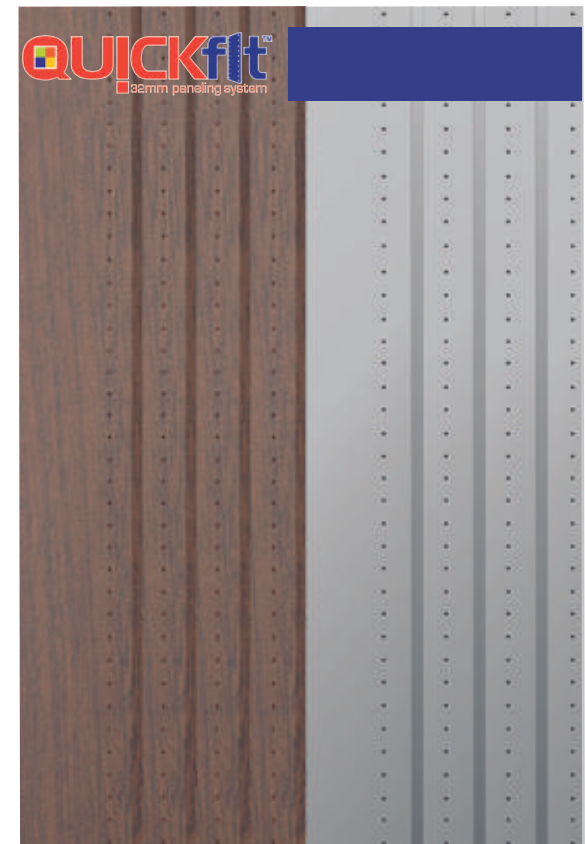

WALL FIX

Wall Fix is the perfect solution for a great closet on a budget. Ideal for the hospitality industry, Wall Fix is a great alternative to replace ugly closet wire systems and cookie cutter plastic racks. With easy installation and a variety of color options, Wall Fix can turn any ugly wire closet into a great looking and functional space.

QUICK FIT

QUICKfit is a revolutionary product perfect for sale in large hardware stores or carpentry supply wholesalers. This 32mm paneling system of prefabricated panels for carpenters and cabinet manufacturers are already cut to size and come ready to assemble into closets or other types of cabinetry. QUICKfit comes in blank, one-sided or double-sided panels in a variety of colors and textures. With QUICKfit, any carpenter or cabinet maker will save money and the most valuable of resources, time.