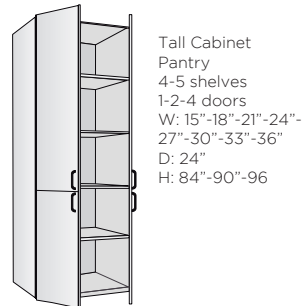

TALL CABINETS

Tall Cabinet
Pantry
4-5 shelves
1-2-4 doors
W: 15"-18"-21"-24"-
27"-30"-33"-36"
D: 24"
H: 84"-90"-96"